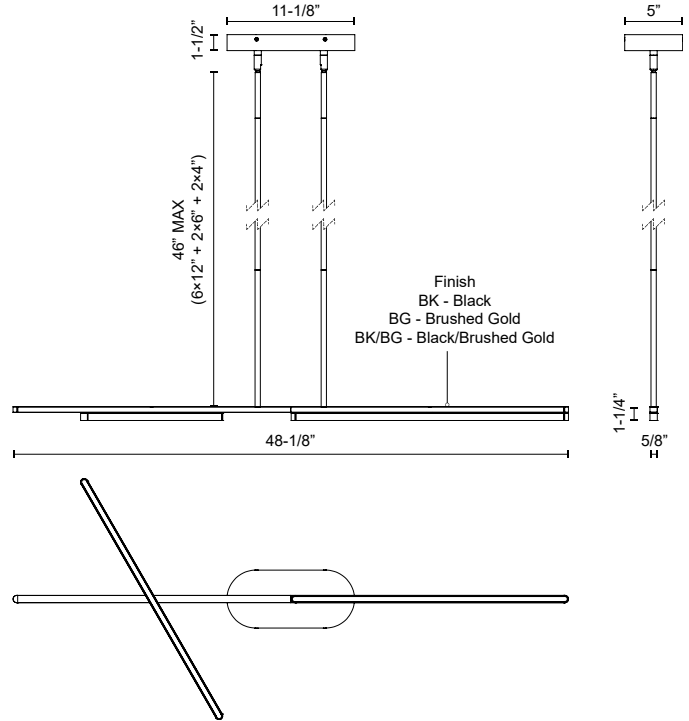

SHIFT LP28748

PENDANTS

PROJECT

SPECIFICATION DETAILS

Fixture Dimensions	L48-1/8" x W5/8" x H1-1/4"
Light Source	LED with DC Driver
Wattage	36W
Total Lumens	2900lm
Delivered Lumens	BG-1213lm; BK-1069lm; BK/BG-1213lm;
Voltage	120V
Color Temperature	3000K
CRI (Ra)	90CRI
Optional Color Temps	2700K - 5000K Available, Minimum Order Quantities Apply
LED Rated Life	50,000 hours
Dimming	100% - 10%, TRIAC or ELV Dimmer (Not Included)
Diffuser Details	White Acrylic
Adjustable	Yes
Rod Length	46" Max (6x12" + 2x6" + 2x4")
Minimum Hang Height	6"
Sloped Ceiling Adaptable	Yes, Up to 45 Degrees
Location	Dry
Illumination Direction	Down
CEC Title 24 JA8	Yes, JA8-2022
Canopy Dimensions	L11-1/8" x W5" x H1-1/2"

* For custom options, consult factory for details.

* For warranty information, please visit www.kuzcolighting.com/warranty

DESCRIPTION

A sleek, minimalistic approach to functionality, the Shift Collection is unparalleled. Boasting two impressive-sized options in two eye-catching finishes, this streamlined design isn't your average pendant light. With two fully adjustable light bars with frosted acrylic diffusers, the Shift family allows you to transform the lighting in your space as needed.

KUZCO

19054 28TH AVENUE
SURREY - BC V3Z 6M3
CANADA

WWW.KUZCOLIGHTING.COM

COMMENT